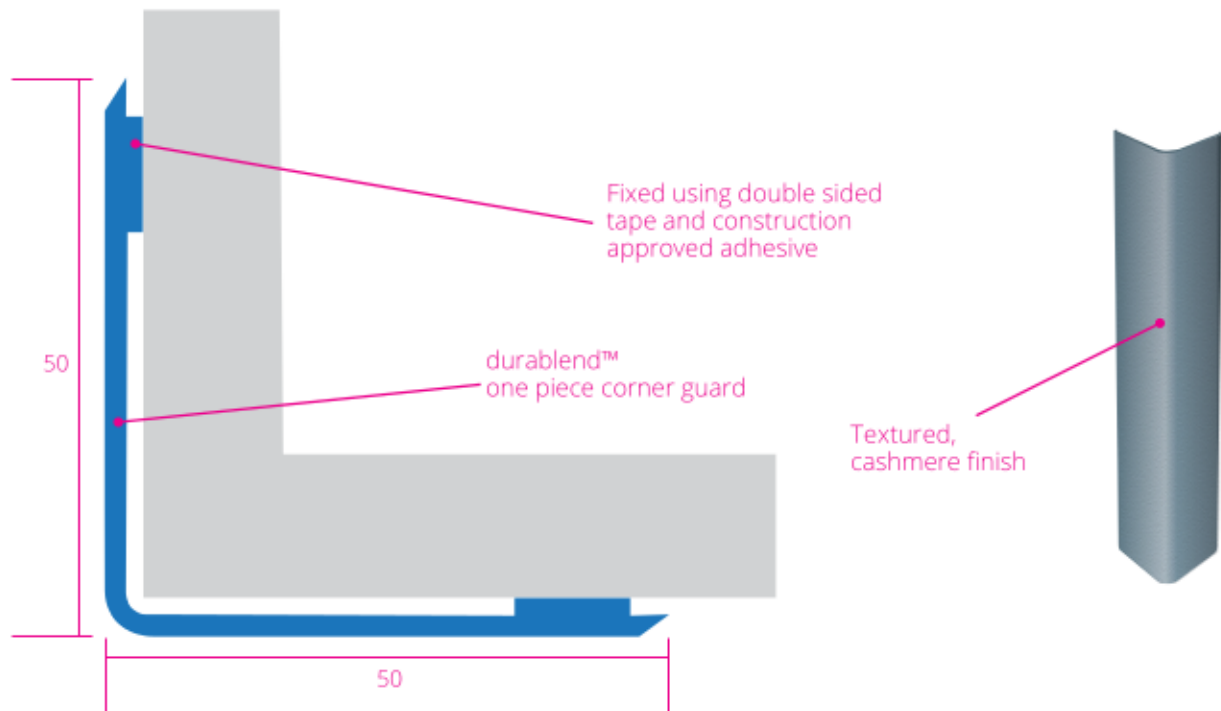

HEALTHCARE

PVC FREE

MEDIUM DUTY

Samples can be provided upon request,
Get in touch on:
01420 543 222

To mark-up your designs and floor plans with wall protection units, for recommended range of products most suitable for each corridor, wall or project, contact us: sales@sdsprotection.co.uk

for RAL, LRV and more visit:
www.sdsprotection.co.uk/colours

Medium duty corner guards with 50mm flanges.
Stick on durablend™ corner angle.
Installed using self adhesive foam tape and construction approved adhesive.
Suitable for use where flexibility is required.

Buttermilk	Mushroom	Chalk	Snowflake	Gunpowder	Cobble	Flint	Peppermint	Jade	Verdure	Aqua	Evergreen
Midnight	Lupin	Dunelm	Grape	Claret	Sentry	Mandarin	Apricot	Primrose	Carbon	Chocolate	+

All durablend profiles constitute ecologically sound, PVC-free, highly recyclable material. So whilst they can be specified and installed to adeptly rebuff impacts, by selecting durablend you can be assured our Planet suffers very little impact.

SDS Protection Ltd
Unit 4, Guildford Road Trading Estate, FARNHAM, SURREY GU9 9PZ
www.sdsprotection.co.uk
sales@sdsprotection.co.uk
01420 543 222