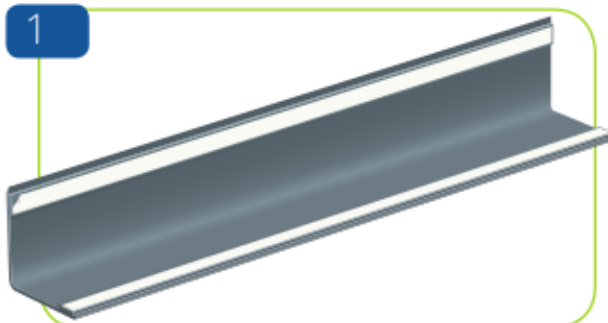

for RAL, LRV and more visit:
www.sdsprotection.co.uk/colours

Medium duty corner guards with 50mm flanges.
Stick on durablend™ corner angle.
Installed using self adhesive foam tape and construction approved adhesive.
Suitable for use where flexibility is required.

SDS Protection Ltd
Unit 4, Guildford Road Trading Estate, FARNHAM, SURREY GU9 9PZ
www.sdsprotection.co.uk
sales@sdsprotection.co.uk
01420 543 222

HEALTHCARE

PVC FREE

MEDIUM DUTY

Stick on Corner Guard

1 Cut the corner guard to the correct length and ensure the back is clean. Apply one strip of double sided tape 2mm from each edge.

2 Apply two beads of construction approved adhesive near the corner of the guard.

3 Apply to the wall and ensure corner guard is securely stuck by applying firm, even pressure.

4 Clean finished durablend™ SCG50 profile with SDS Protection durablend™ approved cleaner.