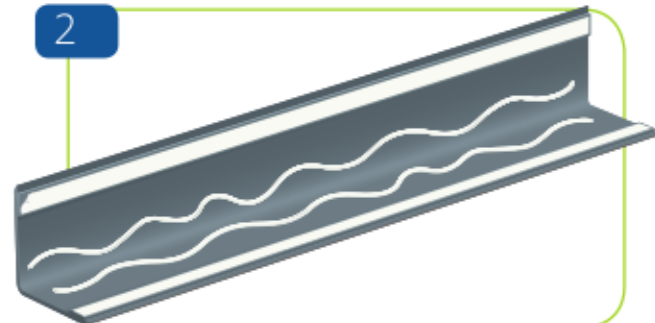

for RAL, LRV and more visit:
www.sdsprotection.co.uk/colours

Medium duty corner guards with 50mm flanges.
Stick on durablend™ corner angle.
Installed using self adhesive foam tape and construction approved adhesive.
Suitable for use where flexibility is required.

SDS Protection Ltd
Unit 4, Guildford Road Trading Estate, FARNHAM, SURREY GU9 9PZ
www.sdsprotection.co.uk
sales@sdsprotection.co.uk
01420 543 222

HEALTHCARE

PVC FREE

MEDIUM DUTY

Stick on Corner Guard

1 Cut the corner guard to the correct length and ensure the back is clean. Apply one strip of double sided tape 2mm from each edge.

2 Apply two beads of construction approved adhesive near the corner of the guard.

3 Apply to the wall and ensure corner guard is securely stuck by applying firm, even pressure.

4 Clean finished durablend™ SCG50 profile with SDS Protection durablend™ approved cleaner.