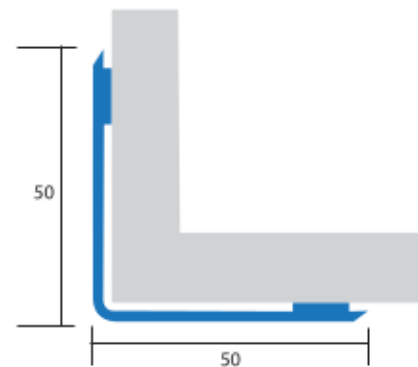

SDS Protection Ltd
Unit 4, Guildford Road Trading Estate, FARNHAM, SURREY GU9 9PZ
www.sdsprotection.co.uk
sales@sdsprotection.co.uk
01420 543 222

HEALTHCARE

PVC FREE

MEDIUM DUTY

Stick on Corner Guard

1 Cut the corner guard to the correct length and ensure the back is clean. Apply one strip of double sided tape 2mm from each edge.