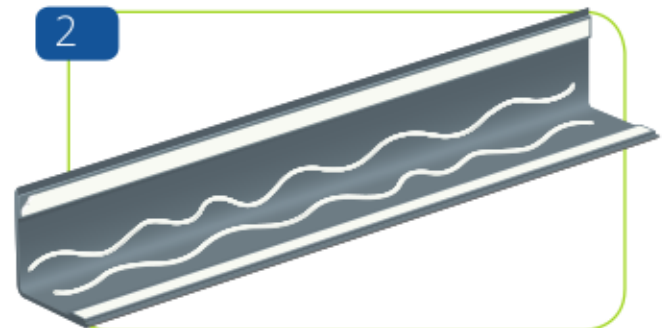

for RAL, LRV and more visit:  
[www.sdsprotection.co.uk/colours](http://www.sdsprotection.co.uk/colours)

Medium duty corner guards with 75mm flanges.  
Stick on durablend™ corner angle.  
Installed using self adhesive foam tape and construction approved adhesive.  
Suitable for use where flexibility is required.

HEALTHCARE

PVC FREE

MEDIUM DUTY

Stick on Corner Guard

1 Cut the corner guard to the correct length and ensure the back is clean. Apply one strip of double sided tape 2mm from each edge.

2 Apply two beads of construction approved adhesive near the corner of the guard.

3 Apply to the wall and ensure corner guard is securely stuck by applying firm, even pressure.

4 Clean finished durablend™ SCG75 profile with SDS Protection durablend™ approved cleaner

SDS Protection Ltd