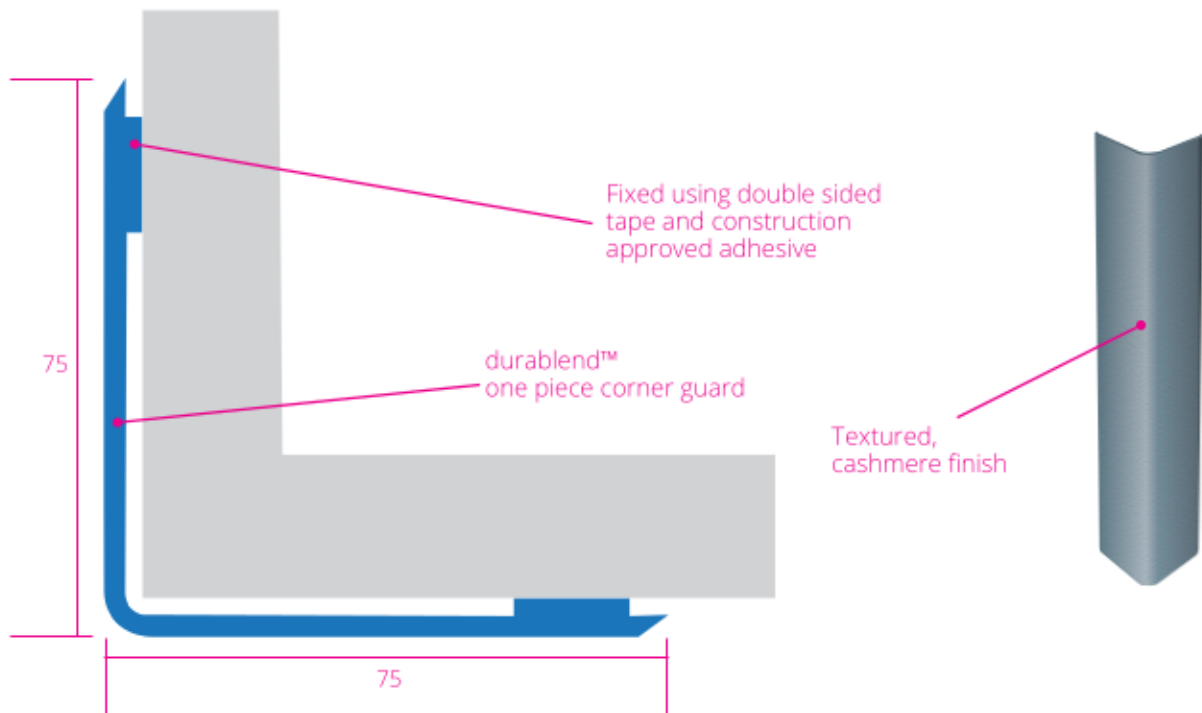

HEALTHCARE

PVC FREE

MEDIUM DUTY

Samples can be provided upon request,
Get in touch on:
01420 543 222

To mark-up your designs and floor plans with wall protection units, for recommended range of products most suitable for each corridor, wall or project, contact us: sales@sdsprotection.co.uk

for RAL, LRV and more visit:
www.sdsprotection.co.uk/colours

Medium duty corner guards with 75mm flanges.
Stick on durablend™ corner angle.
Installed using self adhesive foam tape and construction approved adhesive.
Suitable for use where flexibility is required.

Buttermilk	Mushroom	Chalk	Snowflake	Gunpowder	Cobble	Flint	Peppermint	Jade	Verdure	Aqua	Evergreen
Midnight	Lupin	Dunlin	Grape	Claret	Sentry	Mandarin	Apricot	Primrose	Carbon	Chocolate	

All durablend profiles constitute ecologically sound, PVC-free, highly recyclable material. So whilst they can be specified and installed to adeptly rebuff impacts, by selecting durablend you can be assured our Planet suffers very little impact.

SDS Protection Ltd
Unit 4, Guildford Road Trading Estate, FARNHAM, SURREY GU9 9PZ
www.sdsprotection.co.uk
sales@sdsprotection.co.uk
01420 543 222