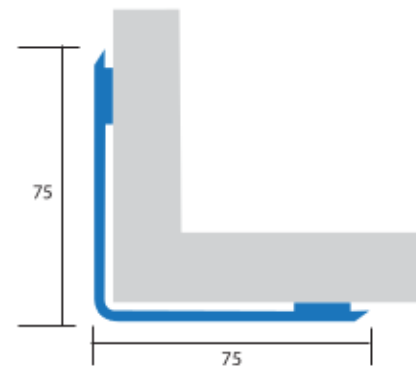

HEALTHCARE

PVC FREE

MEDIUM DUTY

Stick on Corner Guard

1 Cut the corner guard to the correct length and ensure the back is clean. Apply one strip of double sided tape 2mm from each edge.

2 Apply two beads of construction approved adhesive near the corner of the guard.