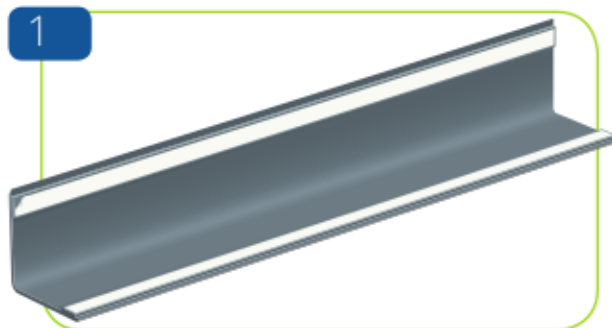

for RAL, LRV and more visit:  
[www.sdsprotection.co.uk/colours](http://www.sdsprotection.co.uk/colours)

Medium duty corner guards with 75mm flanges.  
Stick on durablend™ corner angle.  
Installed using self adhesive foam tape and construction approved adhesive.  
Suitable for use where flexibility is required.

HEALTHCARE

PVC FREE

MEDIUM DUTY

Stick on Corner Guard

1 Cut the corner guard to the correct length and ensure the back is clean. Apply one strip of double sided tape 2mm from each edge.

2 Apply two beads of construction approved adhesive near the corner of the guard.