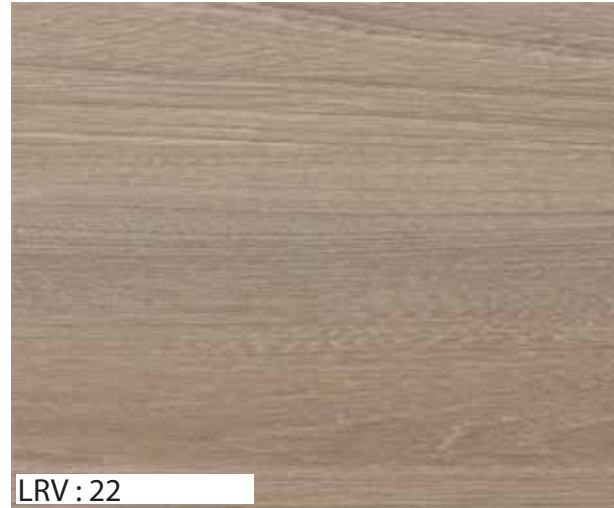

Woodgrains

American Black Walnut

Swiss Elm

Trojan Oak

American White Oak

Ellmau Beech

Please note the Light Reflectance Values on the Woodgrains are averaged measurements. The LRV will vary due to the grain. Bespoke woodgrains can be accommodated subject to MOQ's.