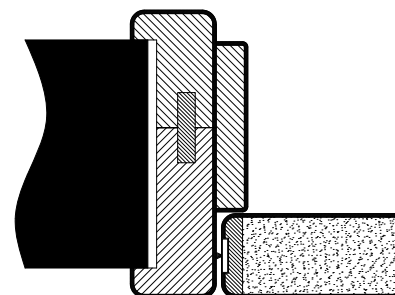

# Split Frame with loose stops & architraves

NFR / FD30

FD60

NFR / FD30  
with extension fillet

FD60 with  
extension fillet

Specialist Door Solutions Ltd  
Unit 4  
Guildford Road Trading Estate  
FARHAM  
SURREY  
GU9 9PZ  
tel: 01420 543222  
email: sales@specialistdoorsolutions.com  
web: www.specialistdoorsolutions.com

title Split Frame with loose stops & architraves

date 26/05/2020 drawn LW

drawing no. revision