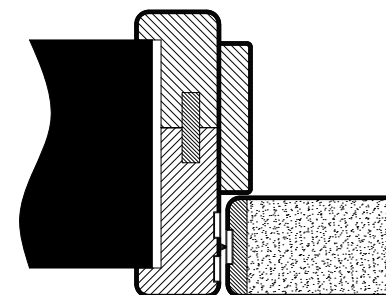

# Split Frame with loose stops & architraves

NFR / FD30

FD60

NFR / FD30  
with extension fillet

FD60 with  
extension fillet

Specialist Door Solutions Ltd  
Unit 4  
Guildford Road Trading Estate  
FARHAM  
SURREY  
GU9 9PZ  
tel: 01420 543222  
email: sales@specialistdoorsolutions.com  
web: www.specialistdoorsolutions.com

title Split Frame with loose stops & architraves

date 26/05/2020 drawn LW

drawing no. revision