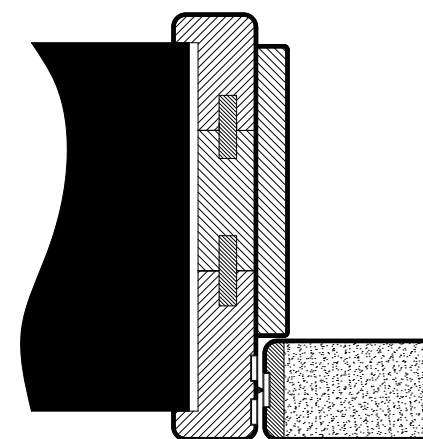

# Split Frame with loose stops & architraves

NFR / FD30

FD60

NFR / FD30  
with extension fillet

FD60 with  
extension fillet

Specialist Door Solutions Ltd  
Unit 4  
Guildford Road Trading Estate  
FARHAM  
SURREY  
GU9 9PZ  
tel: 01420 543222  
email: sales@specialistdoorsolutions.com  
web: www.specialistdoorsolutions.com

title Split Frame with loose stops & architraves

date 26/05/2020 drawn LW

drawing no. revision