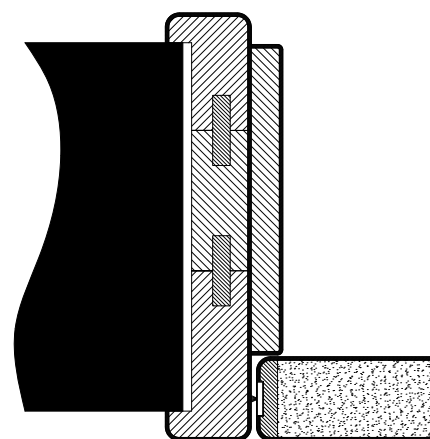

# Split Frame with loose stops & architraves

NFR / FD30

FD60

NFR / FD30  
with extension fillet

FD60 with  
extension fillet

Specialist Door Solutions Ltd  
Unit 4  
Guildford Road Trading Estate  
FARHAM  
SURREY  
GU9 9PZ  
tel: 01420 543222  
email: sales@specialistdoorsolutions.com  
web: www.specialistdoorsolutions.com

title Split Frame with loose stops & architraves

date 26/05/2020 drawn LW

drawing no. revision